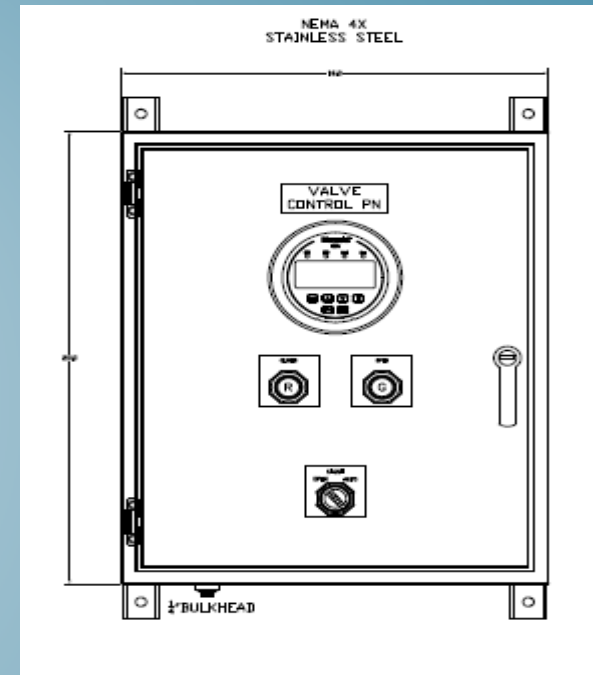

# TANK GUARD CONTROL PANEL

Tank Guard compliments tank fill valves by providing complete manual and auto level control without having to modify existing controls.

The Scruggs Company

8530 Hansen Houston TX