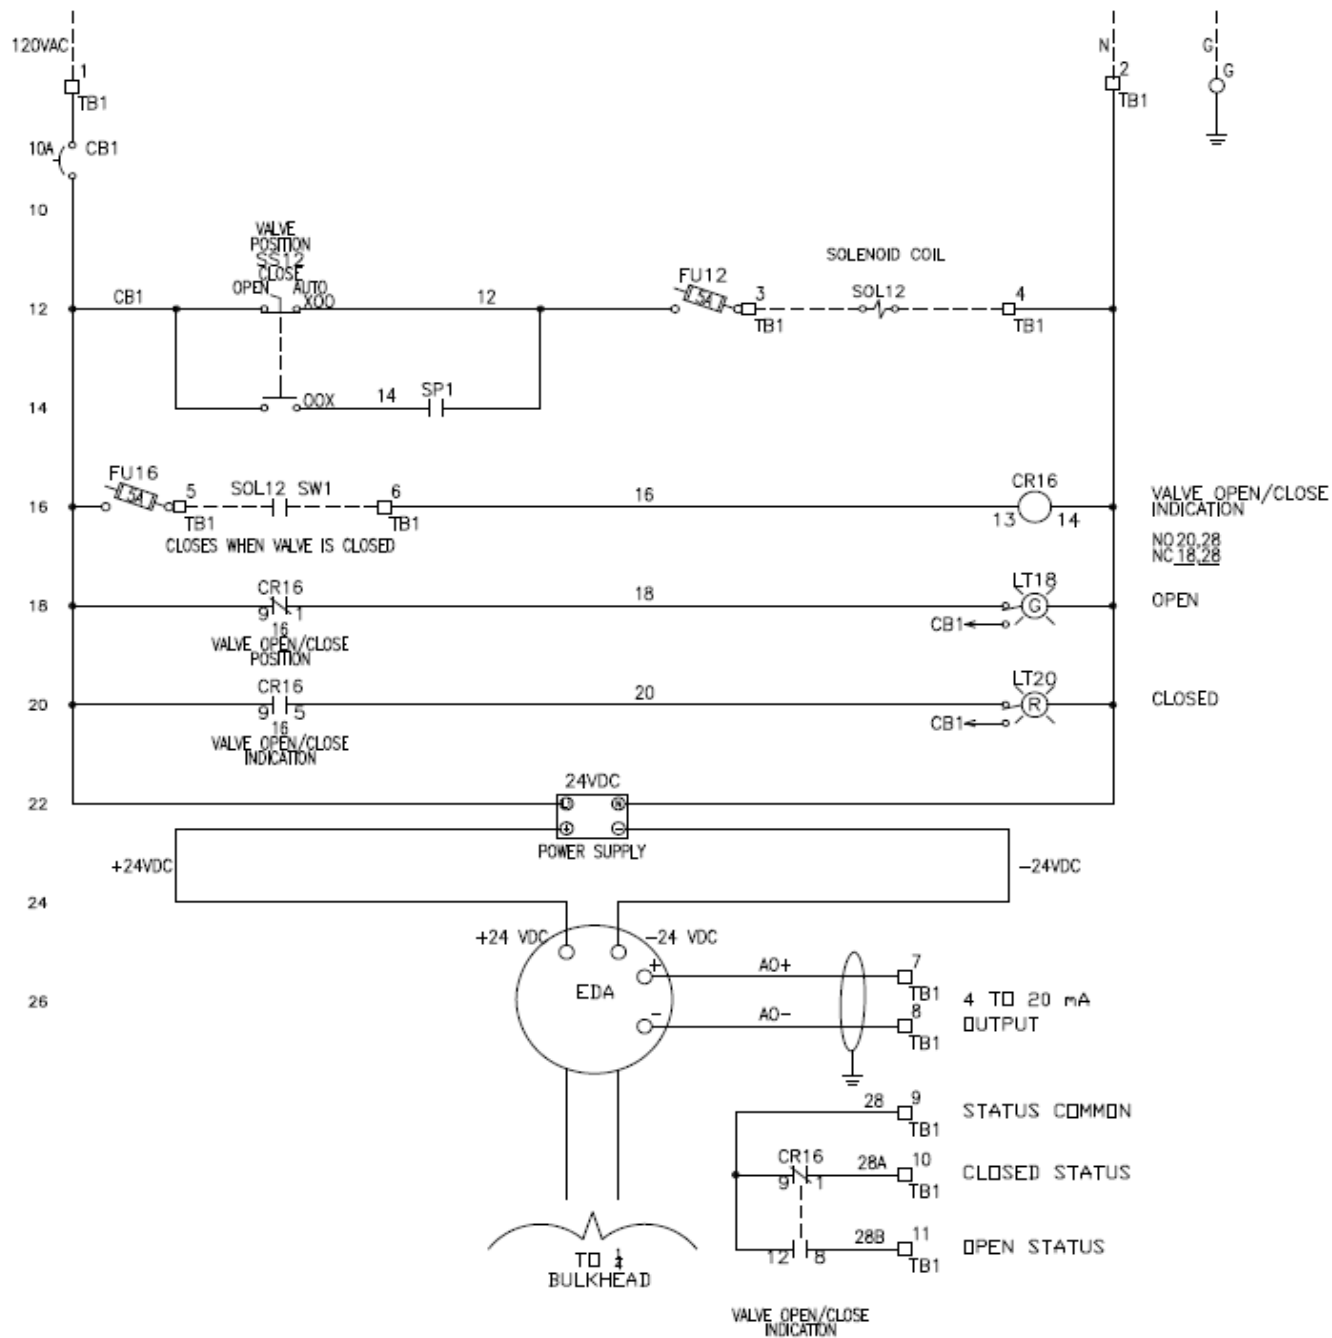

# TANK GUARD CONTROL PANEL

Tank Guard compliments tank fill valves by providing complete manual and auto level control without having to modify existing controls.

The Scruggs Company

8530 Hansen Houston TX

# PROGRAMMABLE CONFIGURABLE ELECTRONIC TANK VALVE CONTROL