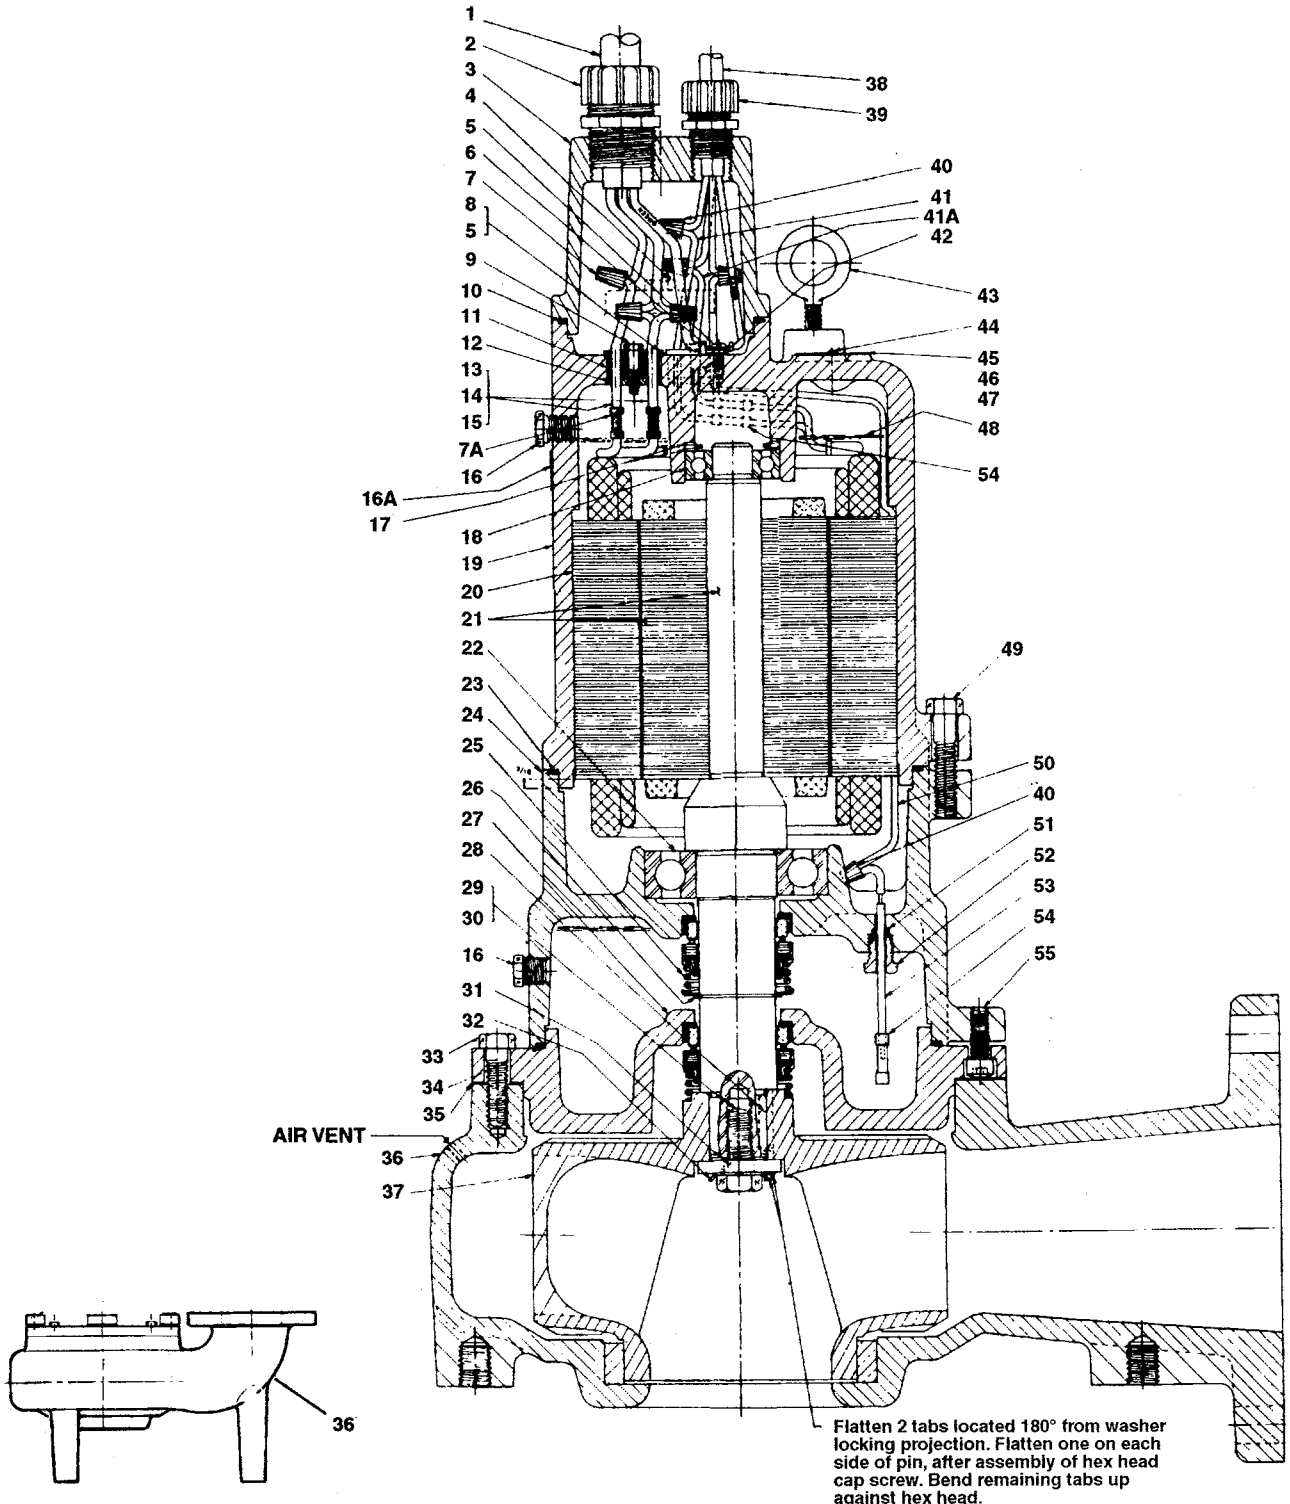

4WHV & V4WHV Sewage Pumps Parts List

4WHV & V4WHV Sewage Pumps Parts List

Myers®

Ref. No.	Description	No. Req.	Part Number
1	Cable, Power, 8 Ga. - 4 cond., Spec. length in feet	As Spec.	20014974900
2	Connector, Cable, Power, 8 Ga.	1	18696A020