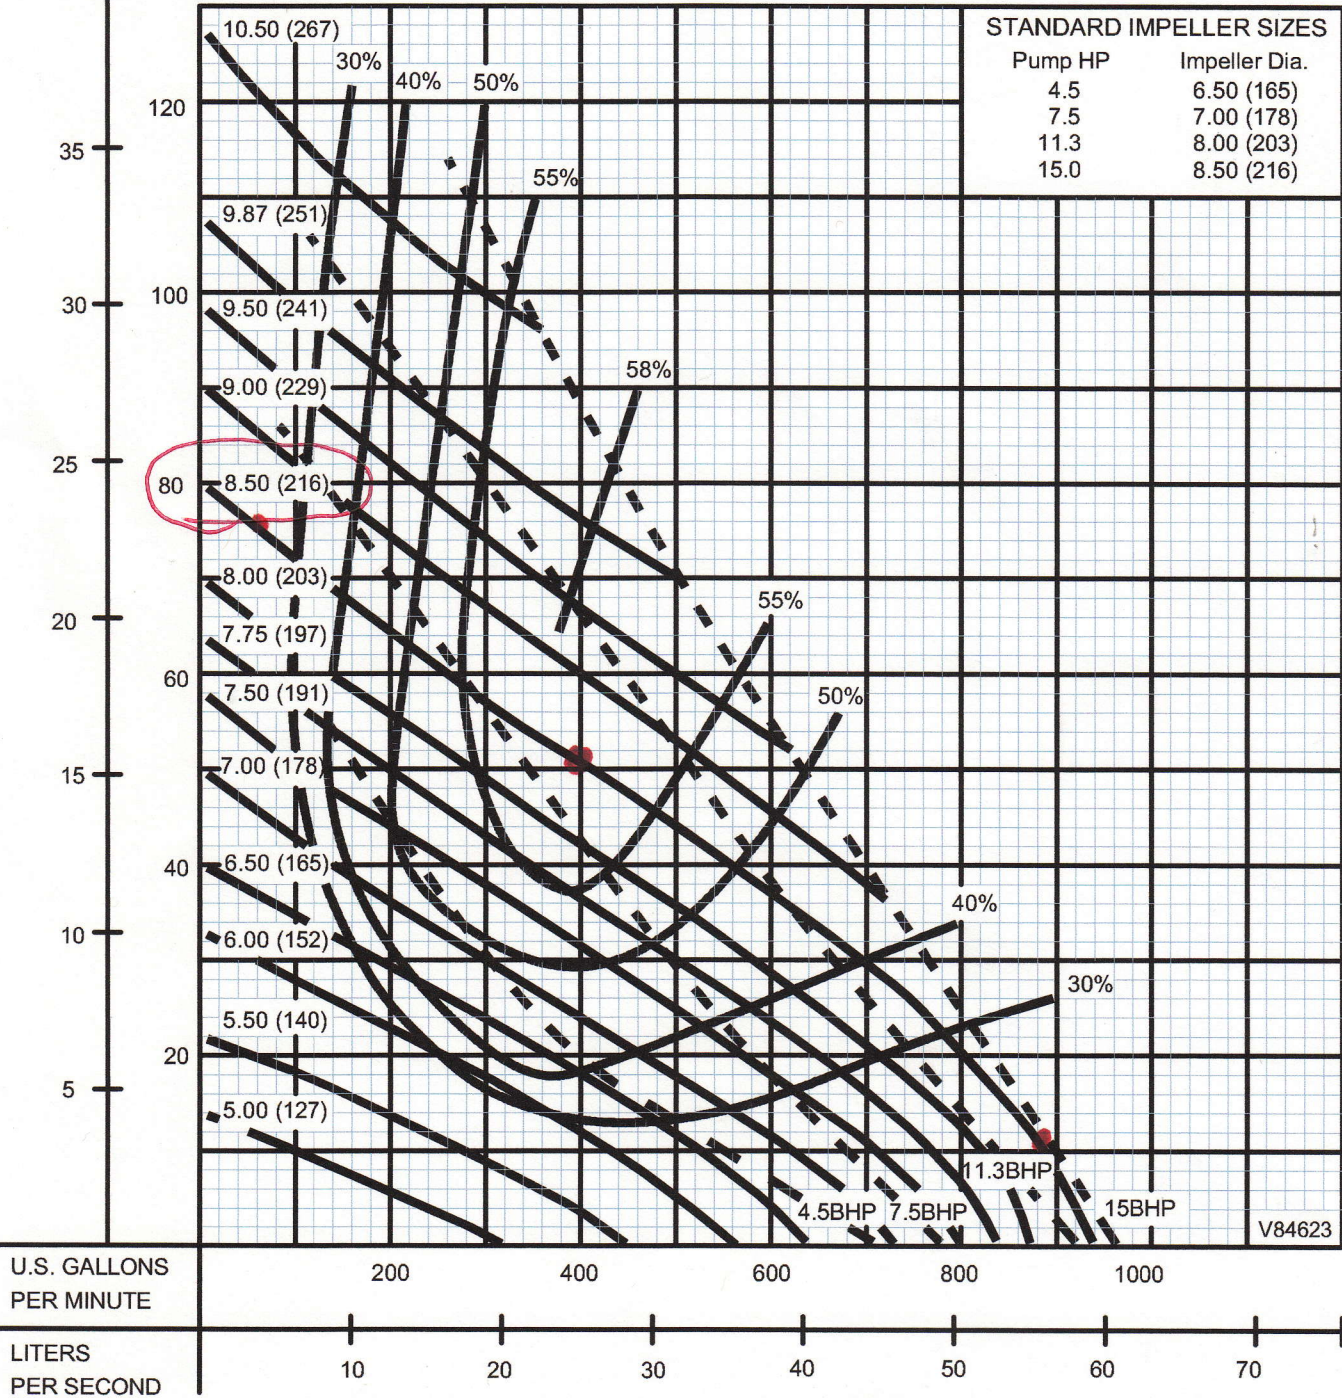

Series 4SE -L

Performance Curve

4.5, 7.5, 11.3 & 15HP, 1750RPM, 60Hz

BARNES®

www.cranepumps.com

4" Horizontal Discharge - Submersible Non-Clog Pumps

TOTAL METERS HEAD FEET

inches (mm)