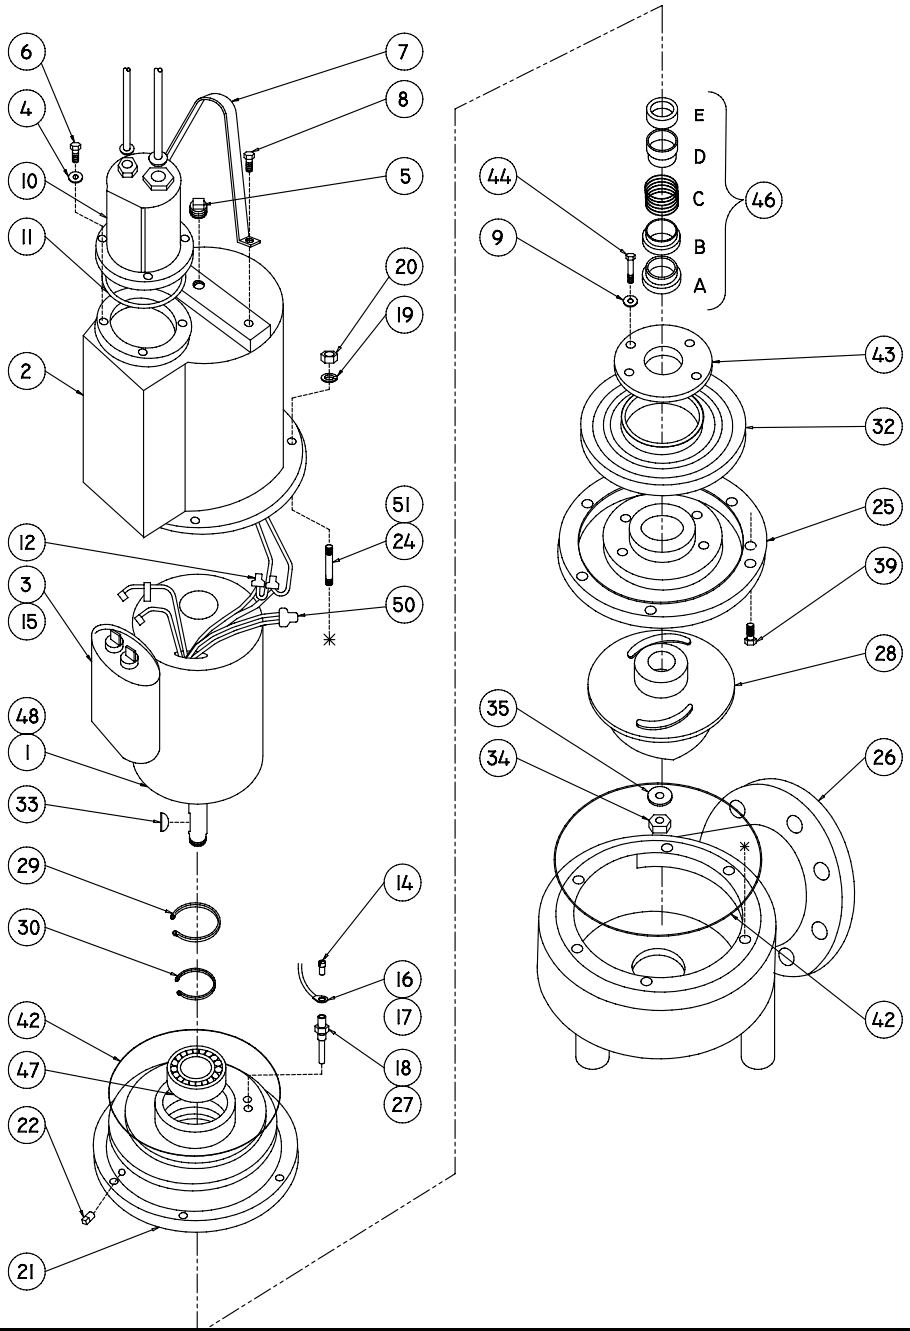

MODEL:	PART No.	MODEL:	PART No.	MODEL:	PART No.
1150RPM:		1750RPM:		4SE5024L	088821
4SE1926L	084602	4SE2824L	084606	4SE5094L	088822
4SE1996L	084604	4SE2894L	084608	4SE5044L	088823
4SE1946L	084605	4SE2844L	084609	4SE5054L	088824
4SE1956L	089300	4SE2854L	089301		
4SE2826L	088825	4SE3724L	084610		
4SE2896L	088826	4SE3794L	084611		
4SE2846L	088827	4SE3744L	084612		
4SE2856L	088828	4SE3754L	089302